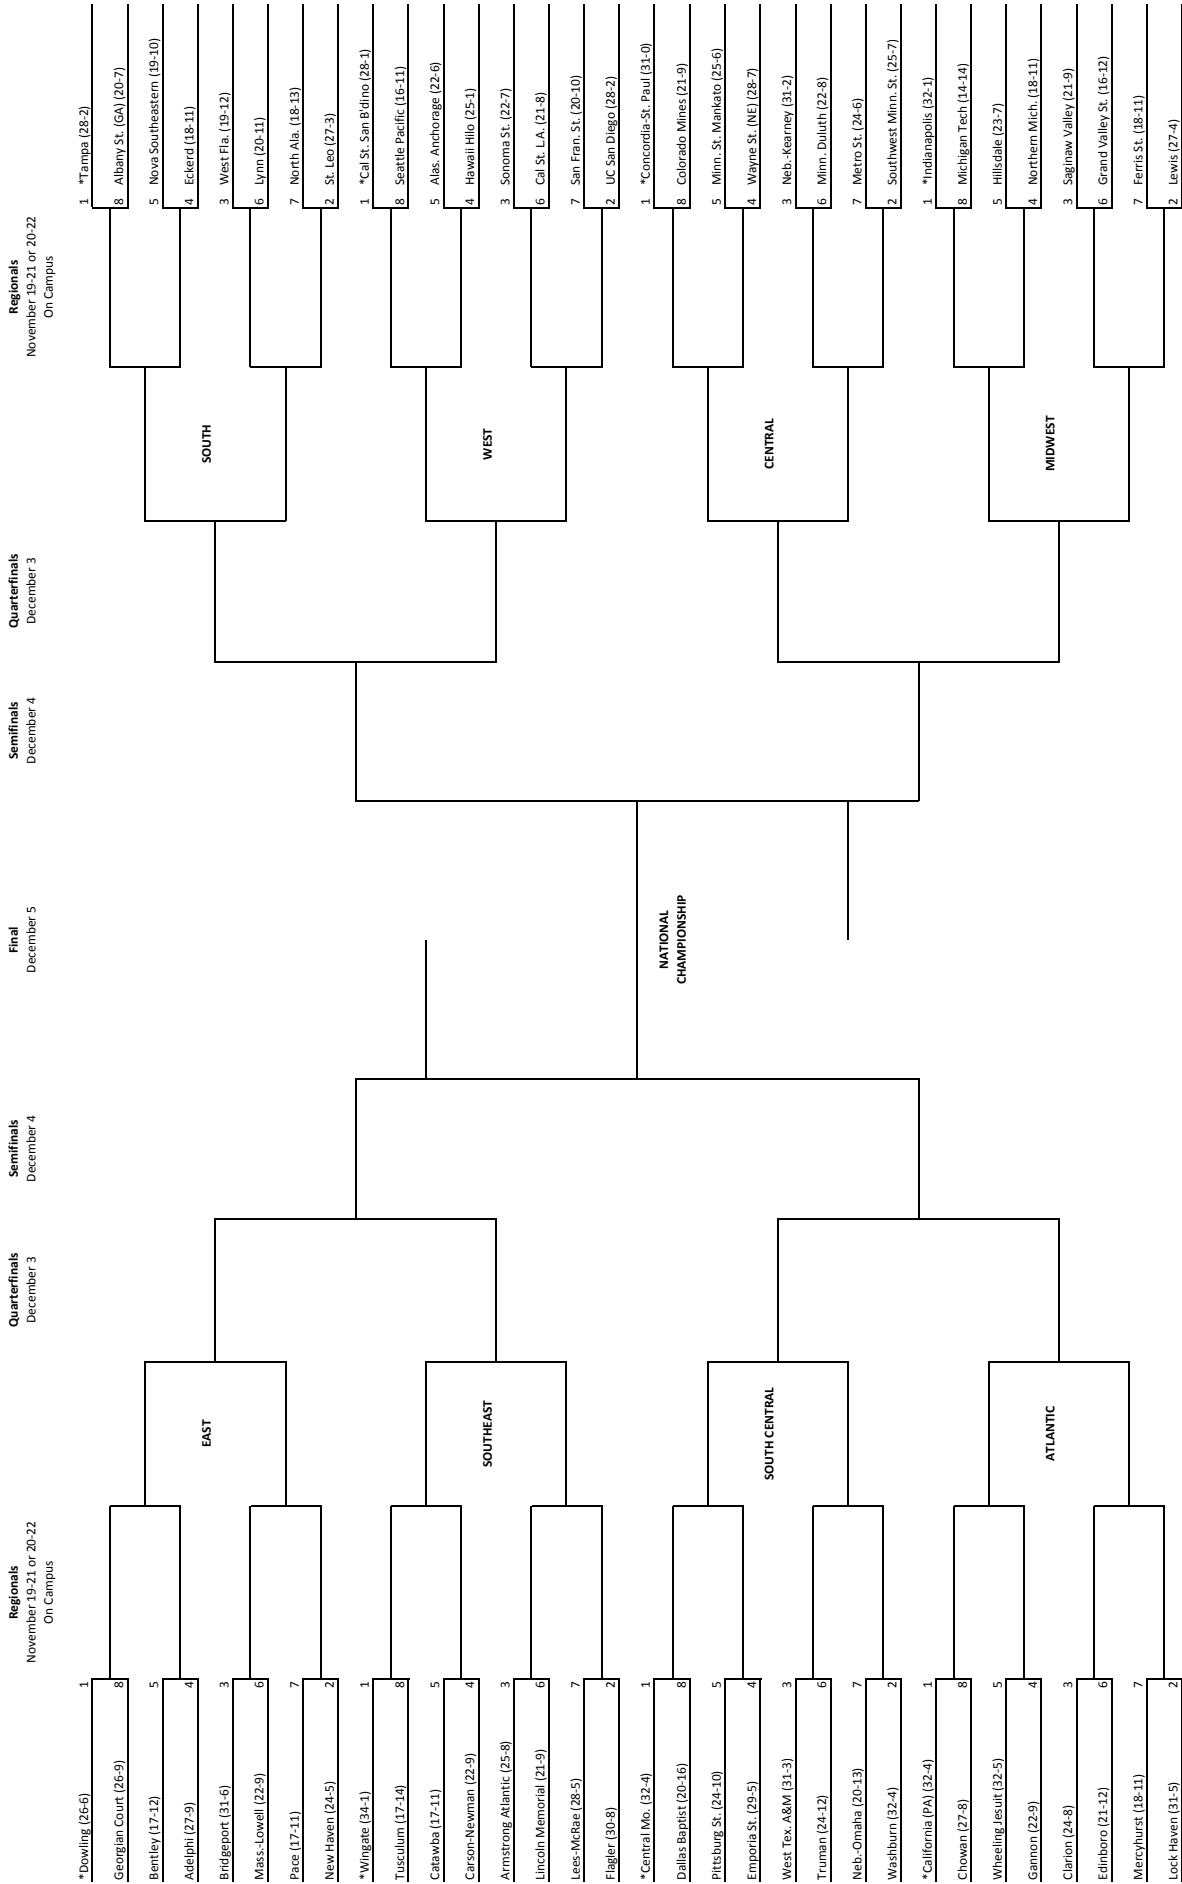

2009 NCAA Championship Bracket

2009 NCAA Division II Women's VOLLEYBALL CHAMPIONSHIP

* Host Institution
Note: Order of the matches will be determined by the NCAA Division II Women's Volleyball Committee.
NCAA/11/15/09/KWF/flw

**CBS College Sports Network/AVCA
Division II Top 25 Coaches Poll
November 9, 2009**

Rank	School	Total Points	2009 Record	Last Rank
1	Concordia-St. Paul (32)	800	30-0	1
2	Cal State San Bernardino	762	26-1	3
3	Nebraska-Kearney	722	31-1	4
4	UC San Diego	693	25-2	2
5	Central Missouri	661	31-4	6
6	West Texas A&M	642	31-3	5
7	Tampa	603	26-2	8
8	Washburn	560	30-4	9
T-9	Emporia State	523	27-4	7
T-9	Indianapolis	523	32-1	10
11	Lewis	490	28-3	11
12	Saint Leo	454	26-3	12
13	SMSU	382	22-7	15
14	Minnesota State	362	24-5	13
15	Wayne State	349	26-6	14
16	Hawai'i-Hilo	324	25-1	17
17	Minnesota Duluth	309	20-8	16
18	Sonoma State	250	22-6	18
19	Truman	194	23-11	19
20	Cal State L.A.	165	19-8	21
21	Pittsburg State	146	22-10	22
22	Nebraska-Omaha	118	20-12	20
23	Metro State	98	21-7	24
24	Wingate	82	31-1	23
25	Chico State	55	22-8	25

Others Receiving Votes and listed on two or more ballots: Abilene Christian 39; California (Pa.) 26; Alaska-Anchorage 19; Dowling 14; Hillsdale 14
Dropped Out: None

NSIC Schools in Top 25

- 8/20/09 - CU #1, UMD #7, SMSU #8, AC #22, WSC #25
- 9/7/09 - CU #1, UMD, #10, SMSU #12, MSU t-#15, AC RV
- 9/14/09 - CU #1, SMSU #10, UMD #12, MSU #14, WSC RV
- 9/21/09 - CU #1, UMD #10, MSU #11, SMSU #14, WSC RV
- 9/28/09 - CU #1, UMD #10, MSU #11, SMSU #14, WSC #22
- 10/5/09 - CU #1, UMD #10, MSU #11, SMSU #14, WSC #18
- 10/12/09 - CU #1, MSU #10, UMD #11, SMSU #15, WSC #18
- 10/19/09 - CU #1, MSU #10, UMD t-#11, SMSU #15, WSC #18
- 10/26/09 - CU #1, UMD #11, MSU #14, WSC #15, SMSU t-#16
- 11/2/09 - CU #1, MSU #13, WSC #14, SMSU #15, UMD #16
- 11/9/09 - CU #1, SMSU #13, MSU #14, WSC #15, UMD #17
- 11/16/09 - CU #1,

Past NSIC Players of the Week

Date - Offensive, Defensive, Setter

- 8/31/09 - Mary Groth, SMSU; Brie Groskreutz, BSU; Maggie McNamara, CU
- 9/8/09 - Laura Tvrdik, MSUM; Jennifer Hefner, WSC; Brittany Stamer, MSU
- 9/14/09 - Jennifer Hefner, WSC; Kenzie Niesche, SMSU, Maggie McNamara, CU (2)
- 9/21/09 - Alyssa Nelson, UMD; Shannon McGowan, WSU; Eleena Iisakka, UMD
- 9/28/09 - Amanda Beekman, MSU; Mary Slinger, CU; Maggie McNamara, CU (3)
- 10/5/09 - Mary Groth, SMSU(2); Shannon McGowan, WSU (2); Eleena Iisakka, UMD (2)
- 10/12/09 - Devin Diedrich, SMSU; Mary Slinger, CU (2); Maggie McNamara, CU (4)
- 10/19/09 - Amber Meyer, UMC; Shannon McGowan, WSU (3); Diedra Artz, WSC
- 10/26/09 - Emily Palkert, CU, Kenzie Niesche, SMSU (2), Maggie McNamara, CU (5)
- 11/2/09 - Devin Diedrich, SMSU; Brie Groskreutz, BSU (2); Maggie McNamara, CU (6)
- 11/9/09 - Amber Meyer, (2); Shannon McGowan, WSU (4); Cara Carson, SMSU
- 11/16/09 - Sadie Kessler, CU; Brie Groskreutz, BSU (3); Jessi-Beth McCannell, BSU

Augustana College Vikings (14-18, 9-11 NSIC)

www.goaugie.com

Head Coach: Ashley Buckley • Penn State '05 • 2nd Season • W-L: 34-28, 24-16 NSIC

Assistant Coach: Angie Hummel **2008 Record:** 23-11, 15-5 NSIC (t-3rd)

Top Performers:

Ellen Andrews (6-1, Sr., RS, Bancroft, Neb.) led the Viking offense this week, posting 43 kills in three matches for an average of 3.58 kills per set. Andrews pounded 16 kills in a four-set loss to Wayne State. She only recorded 4 errors on 29 attempts for a .414 attack percentage. She then posted 17 kills in a five-set win over MSU Moorhead followed by a 10-kill night in a sweep of Minnesota, Crookston. For the week she hit .306 percent.

Dani Haley (5-7, Fr., S, Owatonna, Minn.) led the Vikings to a 2-1 record this week with wins over MSU Moorhead and Minnesota, Crookston. In a four-set loss to Wayne State, Haley dished out 25 assists to go along with three kills. Against MSU Moorhead she collected 31 assists followed by 24 assists against Minnesota, Crookston. For the week she averaged 6.67 assists and 1.67 digs per set.